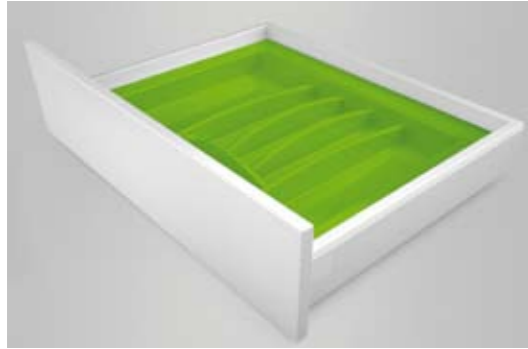

Quality moulded cutlery tray for perfect storage and ease of cleaning

Benefits for the industry

- new production technology for competitiveness
- perfect match in colour with Ten range and accessories
- standard product cut to size for Ten, Prime or other drawer systems
- stackable for packing and transport
- easy to sell retrofit solution