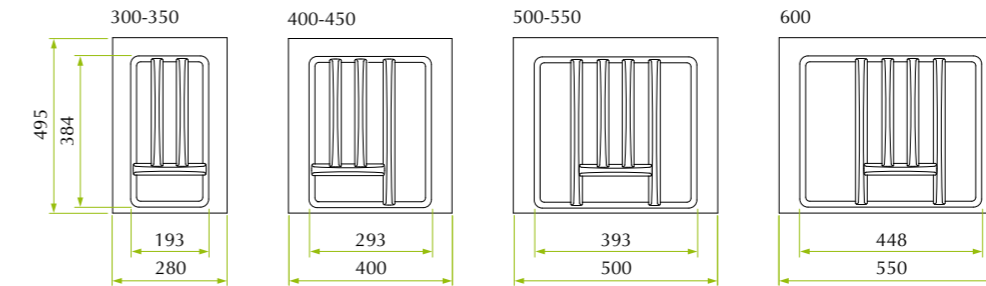

Quality moulded cutlery tray for perfect storage and ease of cleaning

Benefits for the industry

- new production technology for competitiveness
- perfect match in colour with Ten range and accessories
- standard product cut to size for Ten, Prime or other drawer systems
- stackable for packing and transport
- easy to sell retrofit solution

Drawer modul	Cutlery tray dimensions	
	Width	Length
300-350	193-280	384-495
400-450	293-400	384-495
500-550	393-500	384-495
600	448-550	384-495

Combination with Matrix system to optimise every space and allow flexibility