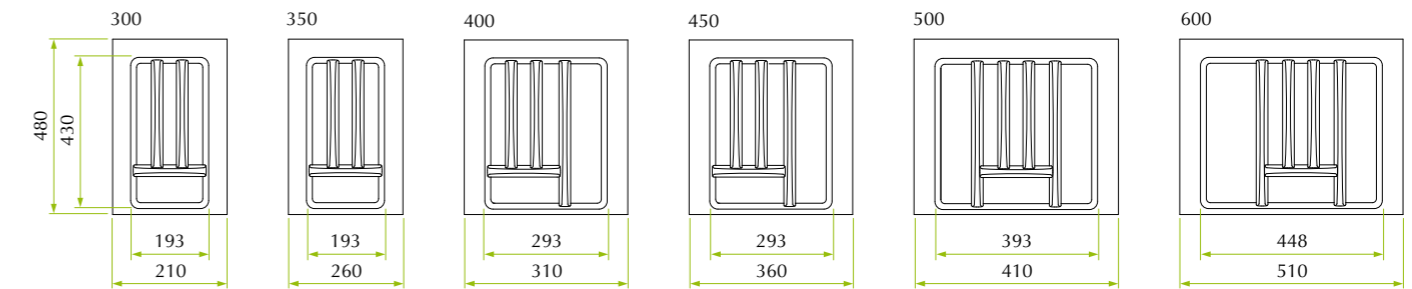

***drawer depth: 45/50 (example 45 stands for 45 mm drawer depth)
Ten cutlery tray cut to size on the Ten drawers dimensions.
Industrial packing of 25 pieces per box.*

Large program Universal cutlery tray

Drawer modul	Cutlery tray dimensions	
	Width	Length
300-350	193-280	384-495
400-450	293-400	384-495
500-550	393-500	384-495
600	448-550	384-495

Combination with Matrix system to optimise every space and allow flexibility

Ten cutlery tray cut to size

Ten Drawer dimensions		Ten Cutlery tray dimensions	
Modul	Depth	Width	Length
300	450	210	430
350	450	260	430
400	450	310	430
450	450	360	430
500	450	410	430
600	450	510	430

Ten Drawer dimensions		Ten Cutlery tray dimensions	
Modul	Depth	Width	Length
300	500	210	480
350	500	260	480
400	500	310	480
450	500	360	480
500	500	410	480
600	500	510	480